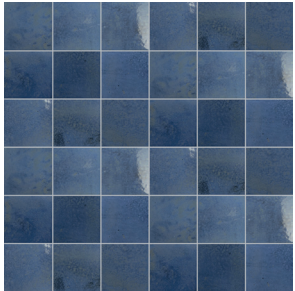

Coton
Cotton

Pêche
Peach

Vison
Mink

Quartz café
Coffee quartz

Vert bronze
Bronze green

Bleu foncé
Dark blue

Charbon
Charcoal

CARACTÉRISTIQUES | CHARACTERISTICS

APERÇU DES FACES | FACE OVERVIEW

Coton
Cotton
4" x 4"

Coton
Cotton
2" x 7"

Pêche
Peach
4" x 4"

Pêche
Peach
2" x 7"

Vison
Mink
4" x 4"

Vison
Mink
2" x 7"

Quartz café
Coffee quartz
4" x 4"

Quartz café
Coffee quartz
2" x 7"

Vert bronze
Bronze green
4" x 4"

Vert bronze
Bronze green
2" x 7"

Bleu foncé
Dark Blue
4" x 4"

Bleu foncé
Dark Blue
2" x 7"

Charbon
Charcoal
4" x 4"

Charbon
Charcoal
2" x 7"