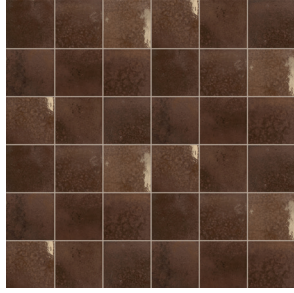

Coton
Cotton

Pêche
Peach

Vison
Mink

Quartz café
Coffee quartz

Vert bronze
Bronze green

Bleu foncé
Dark blue

Charbon
Charcoal

CARACTÉRISTIQUES | CHARACTERISTICS

APERÇU DES FACES | FACE OVERVIEW

Coton
Cotton
4" x 4"

Coton
Cotton
2" x 7"

Pêche
Peach
4" x 4"

Pêche
Peach
2" x 7"

Vison
Mink
4" x 4"

Vison
Mink
2" x 7"

Quartz café
Coffee quartz
4" x 4"

Quartz café
Coffee quartz
2" x 7"

Vert bronze
Bronze green
4" x 4"

Vert bronze
Bronze green
2" x 7"

Bleu foncé
Dark Blue
4" x 4"

Bleu foncé
Dark Blue
2" x 7"

Charbon
Charcoal
4" x 4"

Charbon
Charcoal
2" x 7"