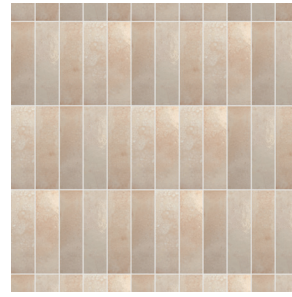

APERÇU DES FACES | FACE OVERVIEW

Coton
Cotton
4" x 4"

Coton
Cotton
2" x 7"

Pêche
Peach
4" x 4"

Pêche
Peach
2" x 7"

Vison
Mink
4" x 4"

Vison
Mink
2" x 7"

Quartz café
Coffee quartz
4" x 4"

Quartz café
Coffee quartz
2" x 7"

Vert bronze
Bronze green
4" x 4"

Vert bronze
Bronze green
2" x 7"

Bleu foncé
Dark Blue
4" x 4"

Bleu foncé
Dark Blue
2" x 7"

Charbon
Charcoal
4" x 4"

Charbon
Charcoal
2" x 7"