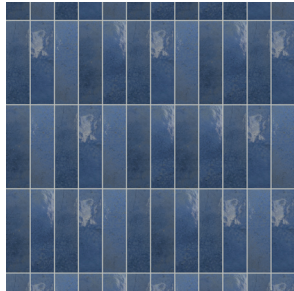

APERÇU DES FACES | FACE OVERVIEW

Coton
Cotton
4" x 4"

Coton
Cotton
2" x 7"

Pêche
Peach
4" x 4"

Pêche
Peach
2" x 7"

Vison
Mink
4" x 4"

Vison
Mink
2" x 7"

Quartz café
Coffee quartz
4" x 4"

Quartz café
Coffee quartz
2" x 7"

Vert bronze
Bronze green
4" x 4"

Vert bronze
Bronze green
2" x 7"

Bleu foncé
Dark Blue
4" x 4"

Bleu foncé
Dark Blue
2" x 7"

Charbon
Charcoal
4" x 4"

Charbon
Charcoal
2" x 7"