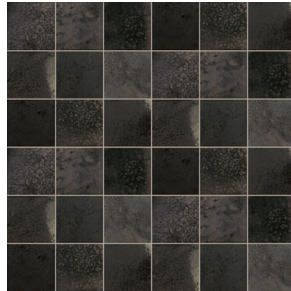

APERÇU DES FACES | FACE OVERVIEW

Coton
Cotton
4" x 4"

Coton
Cotton
2" x 7"

Pêche
Peach
4" x 4"

Pêche
Peach
2" x 7"

Vison
Mink
4" x 4"

Vison
Mink
2" x 7"

Quartz café
Coffee quartz
4" x 4"

Quartz café
Coffee quartz
2" x 7"

Vert bronze
Bronze green
4" x 4"

Vert bronze
Bronze green
2" x 7"

Bleu foncé
Dark Blue
4" x 4"

Bleu foncé
Dark Blue
2" x 7"

Charbon
Charcoal
4" x 4"

Charbon
Charcoal
2" x 7"